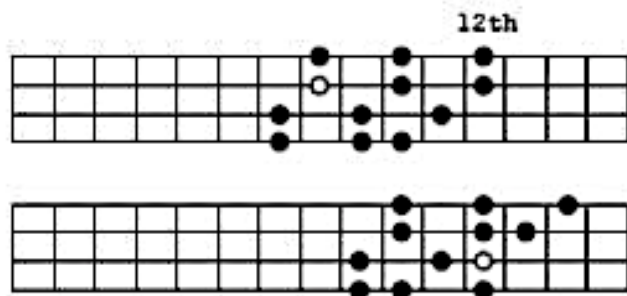

Major Scale (Ionian) in C Major

○ = Root Note

Playing notes C, D, E, F, G, A, B, C
Intervals: W-W-H-W-W-H

Natural Minor (Aeolian) in A Minor

○ = Root Note

Playing notes A, B, C, D, E, F, G, A
Intervals: W-H-W-W-H-W-W

Natural Minor uses same patterns as the Major (only difference starts on sixth note)