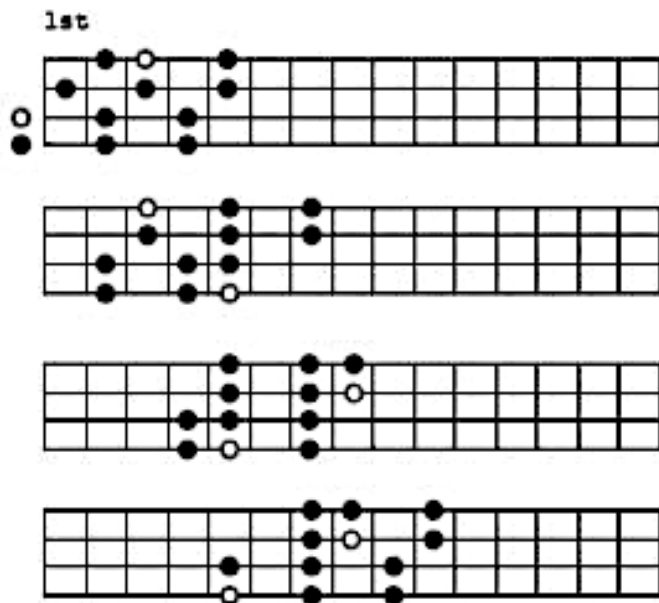

Major Scale (Ionian) in C Major

○ = Root Note

Playing notes C, D, E, F, G, A, B, C
Intervals: W-W-H-W-W-H

Natural Minor (Aeolian) in A Minor

○ = Root Note

Playing notes A, B, C, D, E, F, G, A
Intervals: W-H-W-W-H-W-W

Natural Minor uses same patterns as the Major (only difference starts on sixth note)