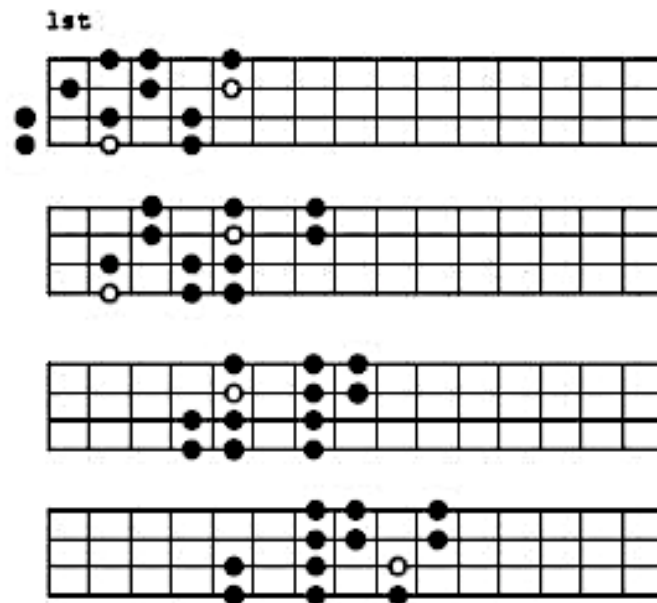

Major Scale (Ionian) in C Major

○ = Root Note

Playing notes C, D, E, F, G, A, B, C
Intervals: W-W-H-W-W-H

Natural Minor (Aeolian) in A Minor

○ = Root Note

Playing notes A, B, C, D, E, F, G, A
Intervals: W-H-W-W-H-W-W

Natural Minor uses same patterns as the Major (only difference starts on sixth note)