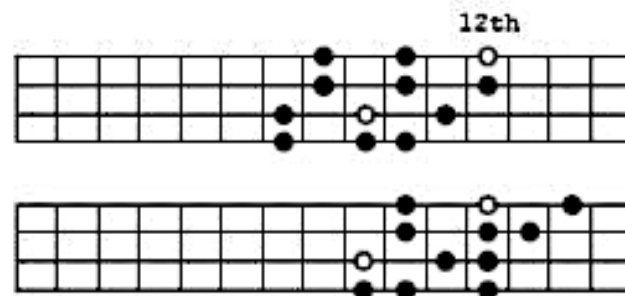

Major Scale (Ionian) in C Major

○ = Root Note

Playing notes C, D, E, F, G, A, B, C
Intervals: W-W-H-W-W-H

Natural Minor (Aeolian) in A Minor

○ = Root Note

Playing notes A, B, C, D, E, F, G, A
Intervals: W-H-W-W-H-W-W

Natural Minor uses same patterns as the Major (only difference starts on sixth note)